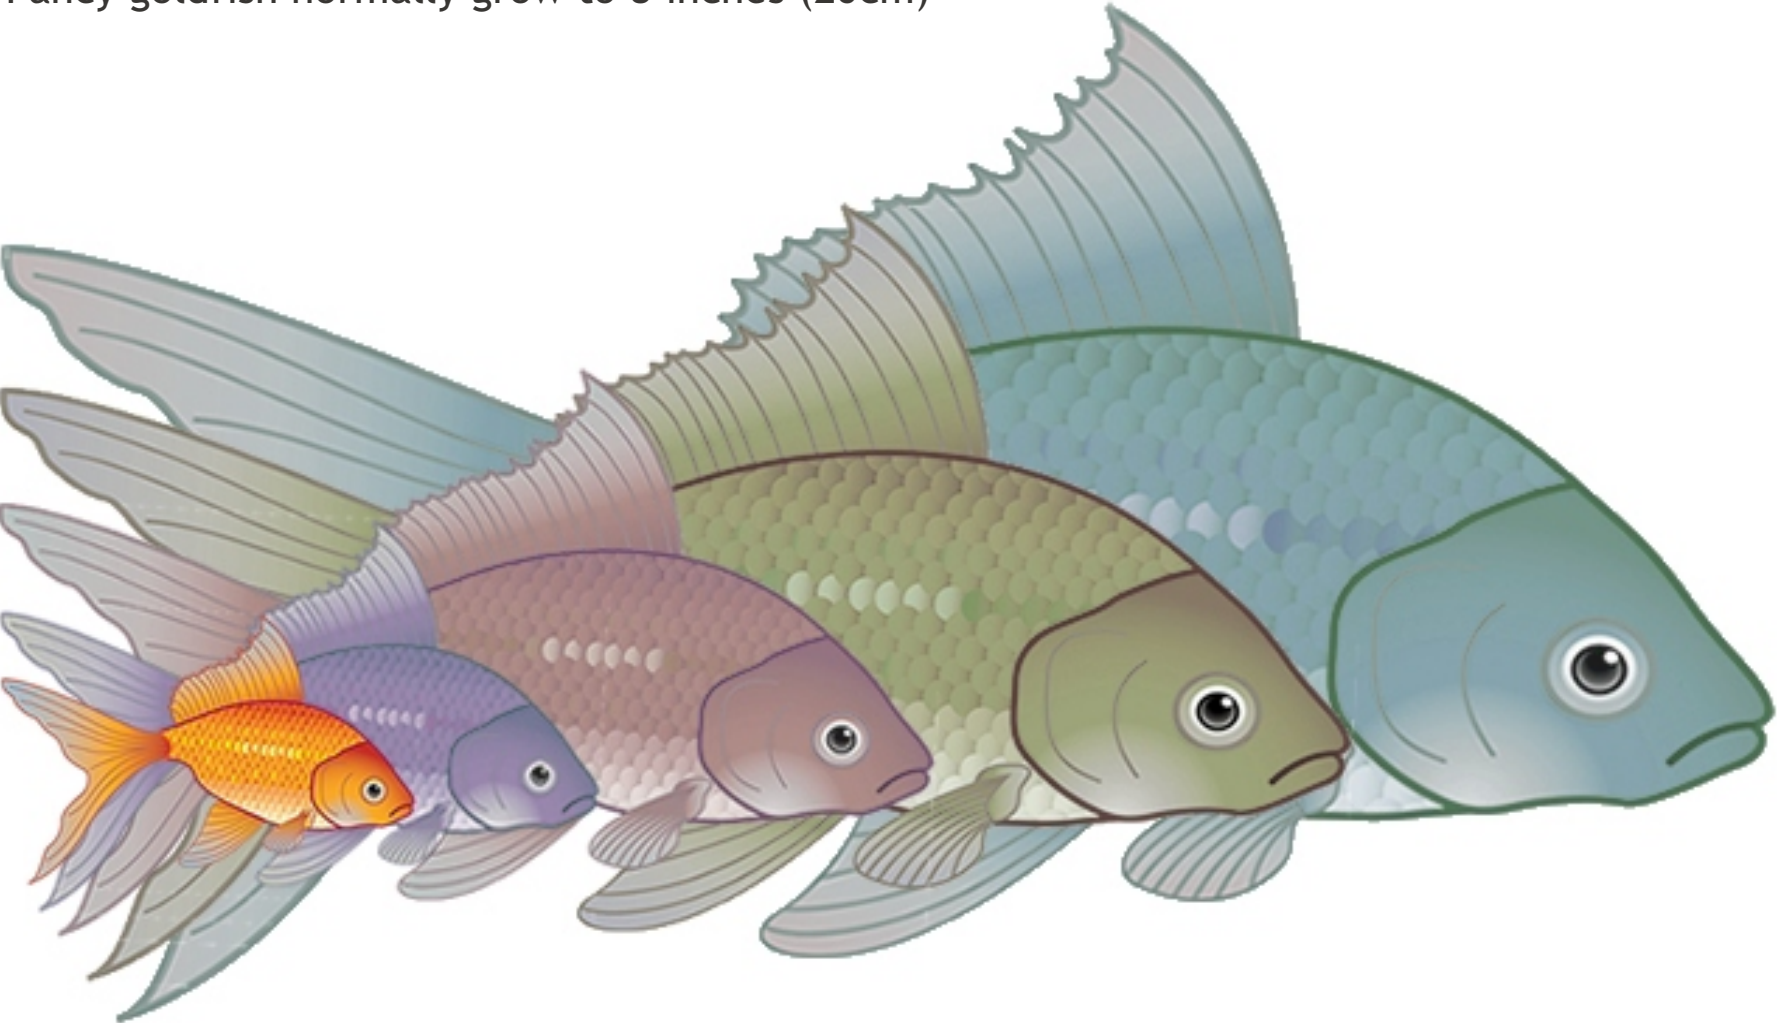

Goldfish Growth Chart

Single tail goldfish normally grow to 10 inches (25cm) and can sometimes reach 12 inches (30cm)

Fancy goldfish normally grow to 8 inches (20cm)

- 6 months
- 1 year
- 3 years
- 6 years
- 9 years